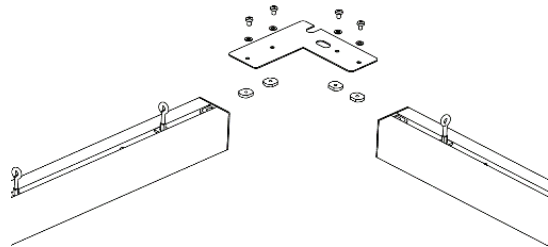

I-LINE 2.0 FASTENERS - ASSEMBLY INSTRUCTIONS

IMPORTANT

Installation of the luminaire should be carried out by a duly authorised person.

SAFETY INSTRUCTIONS

Before proceeding to any work on the luminaire, always switch off the supply voltage first!

INTENDED USE:

I-LINE fasteners are designed for connecting I-LINE 2.0 solo luminaires into simple geometric shapes such as square, rectangle, triangle and star.

INSTALLATION METHOD:

Fasteners for connecting I-LINE solo luminaires into square or rectangular patterns. Set includes a metal plate, set of screws, set of nuts.

CONNECTION DIAGRAM FOR I-LINE SOLO LUMINAIRES USING AN ANGLE FASTENER

Use the dotted line as a reference for mounting the luminaires

I-LINE-BIND90
 777B330000-0096-IL00 - silver
 777B330000-0001-IL00 - white
 777B330000-0012-IL00 - black

CONNECTION DIAGRAM FOR I-LINE 2.0 SOLO LUMINAIRES USING A STRAIGHT FASTENER

Use the dotted line as a reference for mounting the luminaires

I-LINE-BIND180
 777B320000-0096-IL00 - silver
 777B320000-0001-IL00 - white
 777B320000-0012-IL00 - black