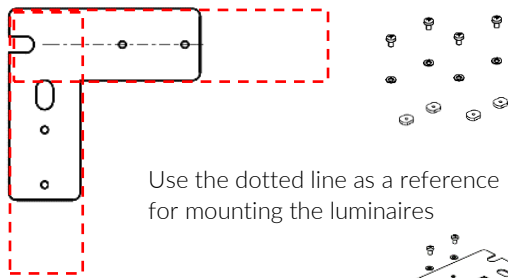

I-LINE 2.0 FASTENERS - ASSEMBLY INSTRUCTIONS

IMPORTANT

Installation of the luminaire should be carried out by a duly authorised person.

SAFETY INSTRUCTIONS

Before proceeding to any work on the luminaire, always switch off the supply voltage first!

INTENDED USE:

I-LINE fasteners are designed for connecting I-LINE 2.0 solo luminaires into simple geometric shapes such as square, rectangle, triangle and star.

INSTALLATION METHOD:

Fasteners for connecting I-LINE solo luminaires into square or rectangular patterns. Set includes a metal plate, set of screws, set of nuts.

CONNECTION DIAGRAM FOR I-LINE SOLO LUMINAIRES USING AN ANGLE FASTENER

Use the dotted line as a reference for mounting the luminaires

I-LINE-BIND90
 777B330000-0096-IL00 - silver
 777B330000-0001-IL00 - white
 777B330000-0012-IL00 - black

CONNECTION DIAGRAM FOR I-LINE 2.0 SOLO LUMINAIRES USING A STRAIGHT FASTENER

Use the dotted line as a reference for mounting the luminaires

I-LINE-BIND180
 777B320000-0096-IL00 - silver
 777B320000-0001-IL00 - white
 777B320000-0012-IL00 - black