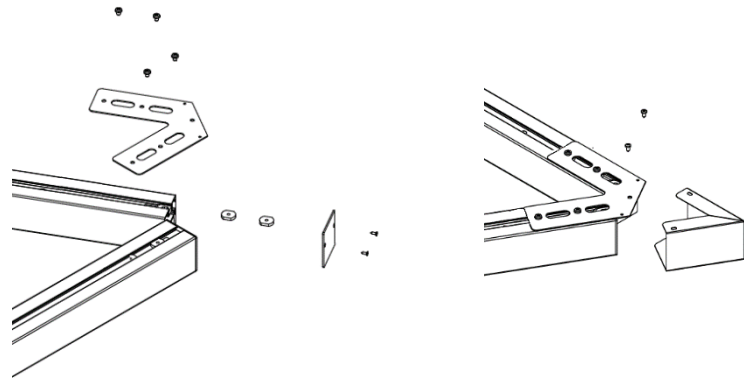

INTENDED USE:

I-LINE fasteners are designed for connecting I-LINE 2.0 solo luminaires into simple geometric shapes such as square, rectangle, triangle and star.

INSTALLATION METHOD:

Fasteners for connecting I-LINE solo luminaires into square or rectangular patterns. Set includes a metal plate, set of screws, set of nuts.

CONNECTION DIAGRAM FOR I-LINE 2.0 SOLO LUMINAIRES USING A STRAIGHT FASTENER

Use the dotted line as a reference for mounting the luminaires

I-LINE-BIND180
 777B320000-0096-IL00 - silver
 777B320000-0001-IL00 - white
 777B320000-0012-IL00 - black

CONNECTION DIAGRAM FOR I-LINE SOLO LUMINAIRES USING A STAR FASTENER

I-LINE-BIND3X120
 777B340000-0096-IL00 - silver
 777B340000-0001-IL00 - white
 777B340000-0012-IL00 - black

Use the dotted line as a reference for mounting the luminaires

CONNECTION DIAGRAM - CONNECTING I-LINE 2.0 SOLO LUMINAIRES IN A TRIANGLE SHAPE

I-LINE-BIND60
 777B350000-0096-IL00 - silver
 777B350000-0001-IL00 - white
 777B350000-0012-IL00 - black

i 3 I-LINE-BIND 60 angle connectors are necessary to build a triangle.