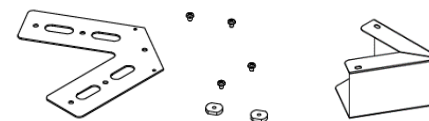

INTENDED USE:

I-LINE fasteners are designed for connecting I-LINE 2.0 solo luminaires into simple geometric shapes such as square, rectangle, triangle and star.

INSTALLATION METHOD:

Fasteners for connecting I-LINE solo luminaires into square or rectangular patterns. Set includes a metal plate, set of screws, set of nuts.

CONNECTION DIAGRAM FOR I-LINE 2.0 SOLO LUMINAIRES USING A STRAIGHT FASTENER

Use the dotted line as a reference for mounting the luminaires

I-LINE-BIND180
 777B320000-0096-IL00 - silver
 777B320000-0001-IL00 - white
 777B320000-0012-IL00 - black

CONNECTION DIAGRAM FOR I-LINE SOLO LUMINAIRES USING A STAR FASTENER

I-LINE-BIND3X120
 777B340000-0096-IL00 - silver
 777B340000-0001-IL00 - white
 777B340000-0012-IL00 - black

Use the dotted line as a reference for mounting the luminaires

CONNECTION DIAGRAM - CONNECTING I-LINE 2.0 SOLO LUMINAIRES IN A TRIANGLE SHAPE

I-LINE-BIND60
 777B350000-0096-IL00 - silver
 777B350000-0001-IL00 - white
 777B350000-0012-IL00 - black

i 3 I-LINE-BIND 60 angle connectors are necessary to build a triangle.