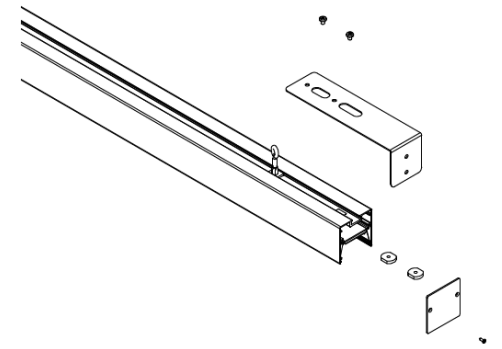

CONNECTION DIAGRAM - CONNECTING I-LINE 2.0 SOLO A WALL

I-LINE-BIND-WALL
777B390000-0096-IL00 - silver
777B390000-0001-IL00 - white
777B390000-0012-IL00 - black