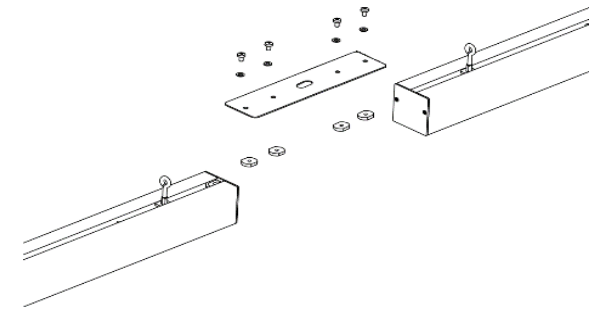

I-LINE 2.0 FASTENERS - ASSEMBLY INSTRUCTIONS

IMPORTANT

Installation of the luminaire should be carried out by a duly authorised person.

SAFETY INSTRUCTIONS

Before proceeding to any work on the luminaire, always switch off the supply voltage first!

INTENDED USE:

I-LINE fasteners are designed for connecting I-LINE 2.0 solo luminaires into simple geometric shapes such as square, rectangle, triangle and star.

INSTALLATION METHOD:

Fasteners for connecting I-LINE solo luminaires into square or rectangular patterns. Set includes a metal plate, set of screws, set of nuts.

CONNECTION DIAGRAM FOR I-LINE SOLO LUMINAIRES USING AN ANGLE FASTENER

Use the dotted line as a reference for mounting the luminaires

I-LINE-BIND90
 777B330000-0096-IL00 - silver
 777B330000-0001-IL00 - white
 777B330000-0012-IL00 - black

CONNECTION DIAGRAM FOR I-LINE 2.0 SOLO LUMINAIRES USING A STRAIGHT FASTENER

Use the dotted line as a reference for mounting the luminaires

I-LINE-BIND180
 777B320000-0096-IL00 - silver
 777B320000-0001-IL00 - white
 777B320000-0012-IL00 - black