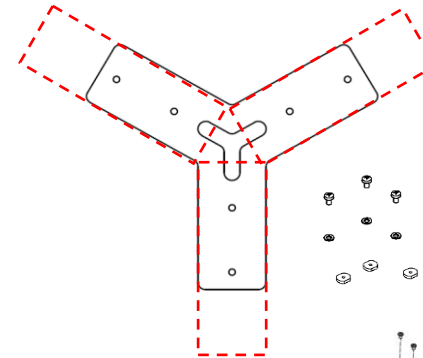

INTENDED USE:

I-LINE fasteners are designed for connecting I-LINE 2.0 solo luminaires into simple geometric shapes such as square, rectangle, triangle and star.

INSTALLATION METHOD:

Fasteners for connecting I-LINE solo luminaires into square or rectangular patterns. Set includes a metal plate, set of screws, set of nuts.

CONNECTION DIAGRAM FOR I-LINE SOLO LUMINAIRES USING AN ANGLE FASTENER

Use the dotted line as a reference for mounting the luminaires

I-LINE-BIND90
 777B330000-0096-IL00 - silver
 777B330000-0001-IL00 - white
 777B330000-0012-IL00 - black

CONNECTION DIAGRAM FOR I-LINE 2.0 SOLO LUMINAIRES USING A STRAIGHT FASTENER

Use the dotted line as a reference for mounting the luminaires

I-LINE-BIND180
 777B320000-0096-IL00 - silver
 777B320000-0001-IL00 - white
 777B320000-0012-IL00 - black

CONNECTION DIAGRAM FOR I-LINE SOLO LUMINAIRES USING A STAR FASTENER

I-LINE-BIND3X120
 777B340000-0096-IL00 - silver
 777B340000-0001-IL00 - white
 777B340000-0012-IL00 - black

Use the dotted line as a reference for mounting the luminaires