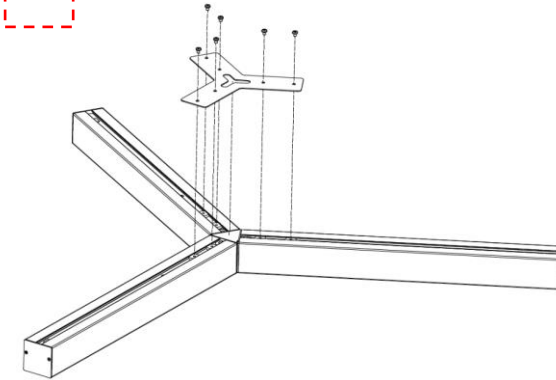

I-LINE-BIND3X120
777B340000-0096-IL00 - silver
777B340000-0001-IL00 - white
777B340000-0012-IL00 - black

Use the dotted line as a reference for mounting the luminaires