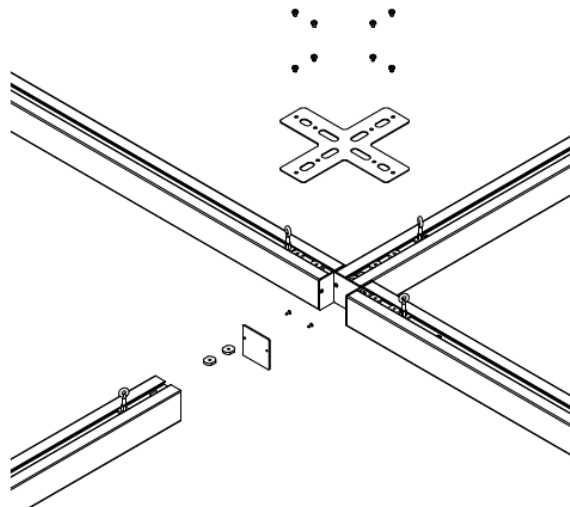

i 3 I-LINE-BIND 60 angle connectors are necessary to build a triangle.

CONNECTION DIAGRAM - CONNECTING I-LINE 2.0 SOLO LUMINAIRES IN A CROSS SHAPE

I-LINE-BIND4x90
777B380000-0096-IL00 - silver
777B380000-0001-IL00 - white
777B380000-0012-IL00 - black

CONNECTION DIAGRAM - CONNECTING I-LINE 2.0 SOLO A WALL

I-LINE-BIND-WALL
777B390000-0096-IL00 - silver
777B390000-0001-IL00 - white
777B390000-0012-IL00 - black

Due to continuous product development, we reserve the right to introduce structural changes in the fixtures and to update their parameters.

Revision Date: 21.04.2021